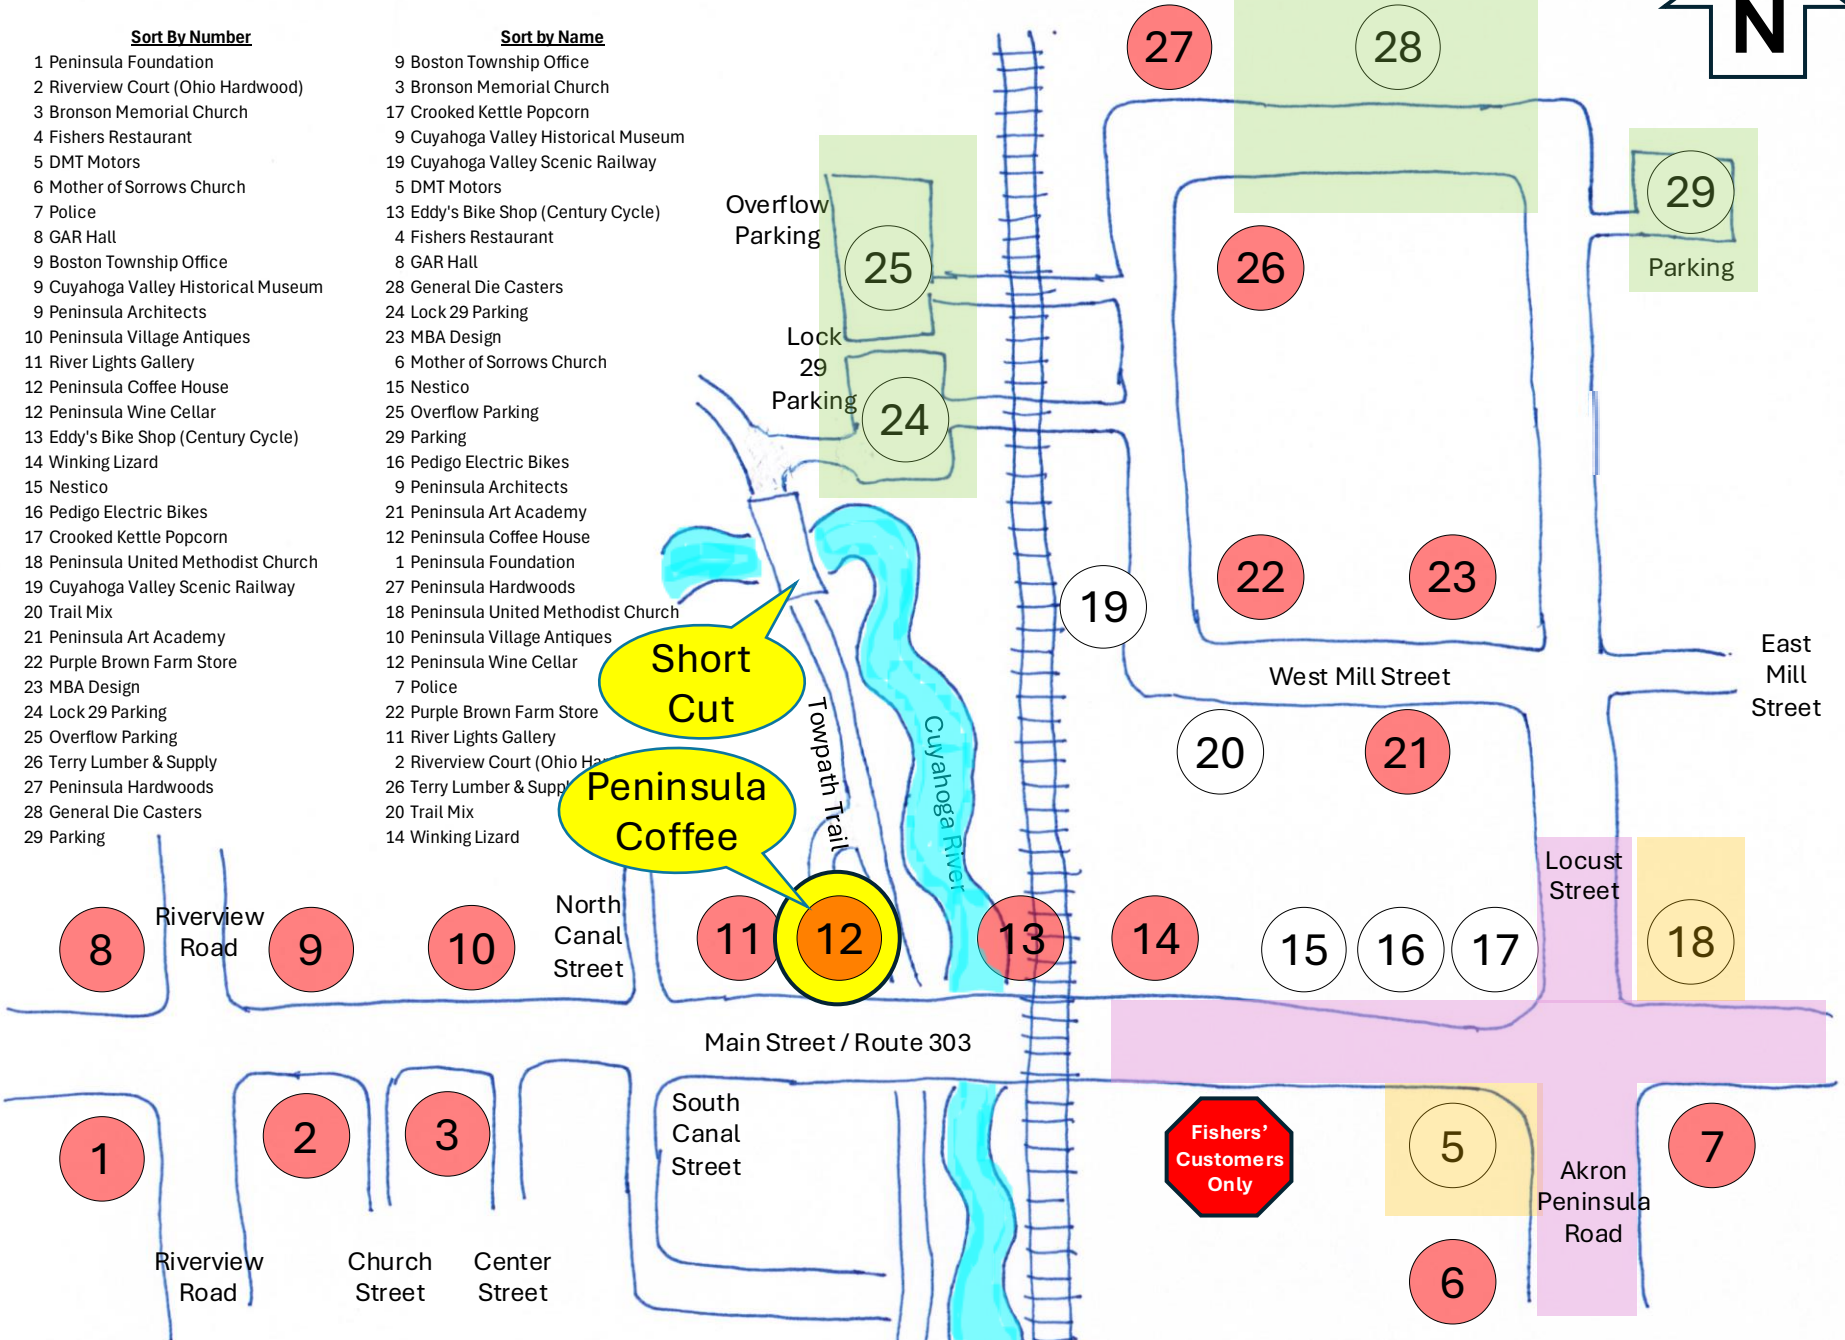

Peninsula Parking

FREE

DONATION

PAID

CUSTOMERS ONLY

Sort By Number

Sort by Name

- 1 Peninsula Foundation
- 2 Riverview Court (Ohio Hardwood)
- 3 Bronson Memorial Church
- 4 Fishers Restaurant
- 5 DMT Motors
- 6 Mother of Sorrows Church
- 7 Police
- 8 GAR Hall
- 9 Boston Township Office
- 9 Cuyahoga Valley Historical Museum
- 9 Peninsula Architects
- 10 Peninsula Village Antiques
- 11 River Lights Gallery
- 12 Peninsula Coffee House
- 12 Peninsula Wine Cellar
- 13 Eddy's Bike Shop (Century Cycle)
- 14 Winking Lizard
- 15 Nestico
- 16 Pedigo Electric Bikes
- 17 Crooked Kettle Popcorn
- 18 Peninsula United Methodist Church
- 19 Cuyahoga Valley Scenic Railway
- 20 Trail Mix
- 21 Peninsula Art Academy
- 22 Purple Brown Farm Store
- 23 MBA Design
- 24 Lock 29 Parking
- 25 Overflow Parking
- 26 Terry Lumber & Supply
- 27 Peninsula Hardwoods
- 28 General Die Casters
- 29 Parking

- 9 Boston Township Office
- 3 Bronson Memorial Church
- 17 Crooked Kettle Popcorn
- 9 Cuyahoga Valley Historical Museum
- 19 Cuyahoga Valley Scenic Railway
- 5 DMT Motors
- 13 Eddy's Bike Shop (Century Cycle)
- 4 Fishers Restaurant
- 8 GAR Hall
- 28 General Die Casters
- 24 Lock 29 Parking
- 23 MBA Design
- 6 Mother of Sorrows Church
- 15 Nestico
- 25 Overflow Parking
- 29 Parking
- 16 Pedigo Electric Bikes
- 9 Peninsula Architects
- 21 Peninsula Art Academy
- 12 Peninsula Coffee House
- 1 Peninsula Foundation
- 27 Peninsula Hardwoods
- 18 Peninsula United Methodist Church
- 10 Peninsula Village Antiques
- 12 Peninsula Wine Cellar
- 7 Police
- 22 Purple Brown Farm Store
- 11 River Lights Gallery
- 2 Riverview Court (Ohio Hardwood)
- 26 Terry Lumber & Supply
- 20 Trail Mix
- 14 Winking Lizard

Short Cut

Peninsula Coffee